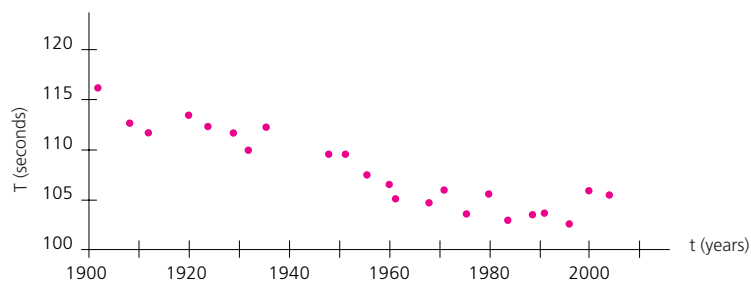

Year	Winning Time (in Seconds)
1904	116.0
1908	112.8
1912	111.9
1920	113.4
1924	112.4
1928	111.8
1932	109.8
1936	112.9
1948	109.2
1952	109.2
1956	107.7
1960	106.3
1964	105.1
1968	104.3
1972	105.9
1976	103.5
1980	105.4
1984	103.0
1988	103.45
1992	103.66
1996	102.58
2000	105.08
2004	104.45

Years and Winning Times for
Men's Olympic 800-meter Race

Display 4.10

Years and Winning Times for Men's Olympic 800-meter Race

Display 4.11