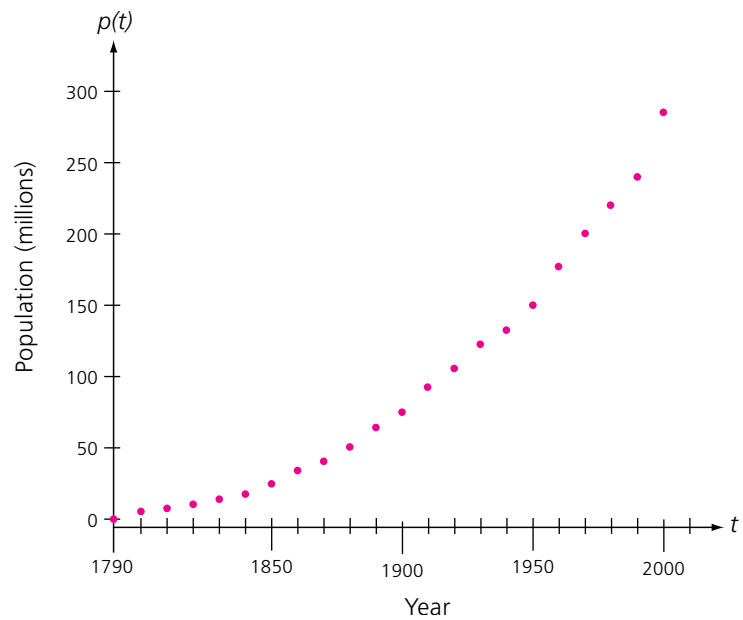

Now let's return to the population displays for the United States during the years 1790 to 2000. They are shown again in Display 4.22 and Display 4.23.

Year	Population (in Millions)
1790	3.929
1800	5.308
1810	7.240
1820	9.638
1830	12.866
1840	17.069
1850	23.192
1860	31.443
1870	38.558
1880	50.156
1890	62.948
1900	75.995
1910	91.972
1920	105.711
1930	122.775
1940	131.669
1950	150.697
1960	179.323
1970	203.185
1980	227.224
1990	249.464
2000	281.421

Display 4.22

Display 4.23